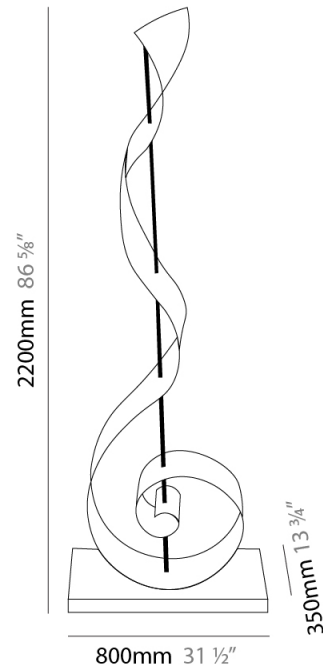

GENERAL

Series: Chiave Di Sol
 Partner: Knikerboker
 Division: Design
 Installation: Portable
 Product Type: Floor
 Mounting Location: Floor
 Light Distribution: Indirect

PHYSICAL

Shape: Abstract
 Length (mm): 350
 Length (in): 13 3/4
 Width (mm): 80
 Width (in): 3 1/8
 Height (mm): 2200
 Height (in): 86 5/8
 Fixture Finish: EWH / EBK / MAN / COF / PRD / SLF / GLF / CLF / BRL / EWS / EWG / EWC / EWR / EBS / EBG / EBC / EBC / EBB / MAS / MAD / MAC / MAB / COS / CGO / CCL / CBL / PRS / PRG / PRC / PRB
 Fixture Material: Metal
 Upon Request: Bolt Down

LED

Color Temperature (°K): 3000
 Max. Delivered Lumen (lm): 2000
 CRI: >85 CRI
 Lamp Life (hrs): 50000

OPTICAL

RATINGS AND CERTIFICATIONS

Certified By: Certified for North American Standards
 IP rating: IP20

GENERAL

Series: Chiave Di Sol
 Partner: Knikerboker
 Division: Design
 Installation: Portable
 Product Type: Table
 Mounting Location: Table
 Light Distribution: Indirect

PHYSICAL

Shape: Abstract
 Length (mm): 150
 Length (in): 5 7/8
 Width (mm): 90
 Width (in): 3 9/16
 Height (mm): 380
 Height (in): 14 15/16
 Weight (kg): 1.5
 Fixture Finish: EWH / EBK / MAN / COF / PRD / SLF / GLF / CLF / BRL / GLD
 Fixture Material: Metal