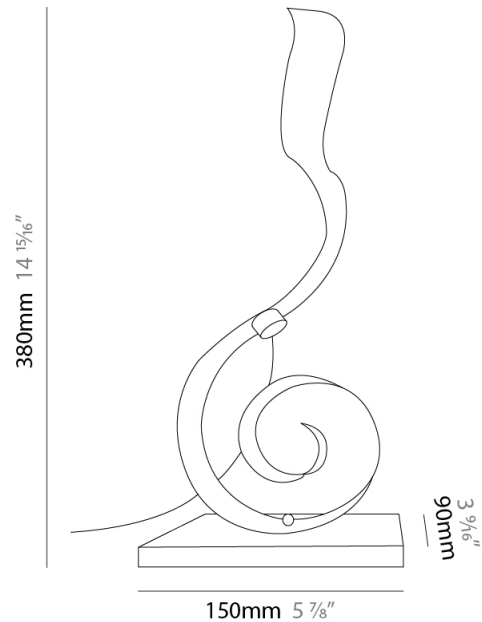

PROJECT
TYPE
SPECIFIER
QUANTITY
DATE

CHIAVE DI SOL PORTABLE

D134169-

base number Finish
Options

1. To build a product code in our configurator select the specify button on the base model # product page
2. To build a manual product code on this datasheet choose from the options listed below in blue font and add the suffix to the base model #

GENERAL

Series: Chiave Di Sol
Partner: Knikerboker
Division: Design
Installation: Portable
Product Type: Table
Mounting Location: Table
Light Distribution: Indirect

PHYSICAL

Shape: Abstract
Length (mm): 150
Length (in): 5 7/8
Width (mm): 90
Width (in): 3 9/16
Height (mm): 380
Height (in): 14 15/16
Weight (kg): 1.5
Fixture Finish: EWH / EBK / MAN / COF / PRD / SLF / GLF / CLF / BRL / GLD
Fixture Material: Metal

ELECTRICAL

Lamp Type: LED
Input Wattage (W): 2
Dimming: In-Line Dimming
Driver Included: Yes
Driver Location: Inline Transformer Plug
Input Voltage (V): 120 - 277
Constant Current (MA): 500

LED

Number of LEDs: 1
Color Temperature (°K): 3000
Max. Delivered Lumen (lm): 280
CRI: >85 CRI
Lamp Life (hrs): 50000
Upon Request: 2700K

OPTICAL

RATINGS AND CERTIFICATIONS

Certified By: Certified for North American Standards
IP rating: IP20